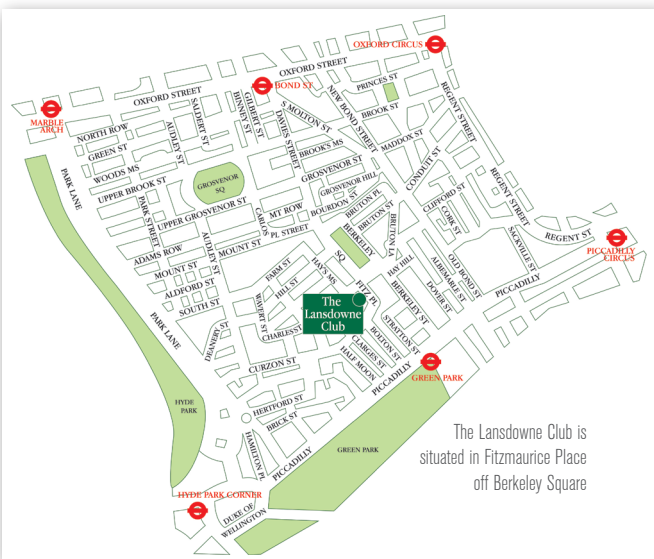

WHEN? Tuesdays, 1.05–1.40pm
(A SANDWICH LUNCH IS AVAILABLE)

WHERE? The Lansdowne Club, 9 Fitzmaurice Place
W1S 5JD (off Berkeley Square)

INFO? w. midweekinmayfair.org
e. info@midweekinmayfair.org
t. 020 7629 5885

Midweek in MAYFAIR IN THE LANSDOWNE CLUB

JANUARY—MARCH 2012

“Explaining the Gospel of Jesus Christ so that workers can connect their faith and work, and encourage one another to do so.”

Explain

Every week we open the Bible to discover more of the person and work of Jesus Christ. The talks are designed for those who have been Christians for years and those who are interested to find out more about Christianity.

Connect

The aim is that people come to follow Christ and then fully apply the gospel to their working lives.

Encourage

Christian professionals need one another to challenge and inspire on which professional norms to accept and which to question and seek to reform.